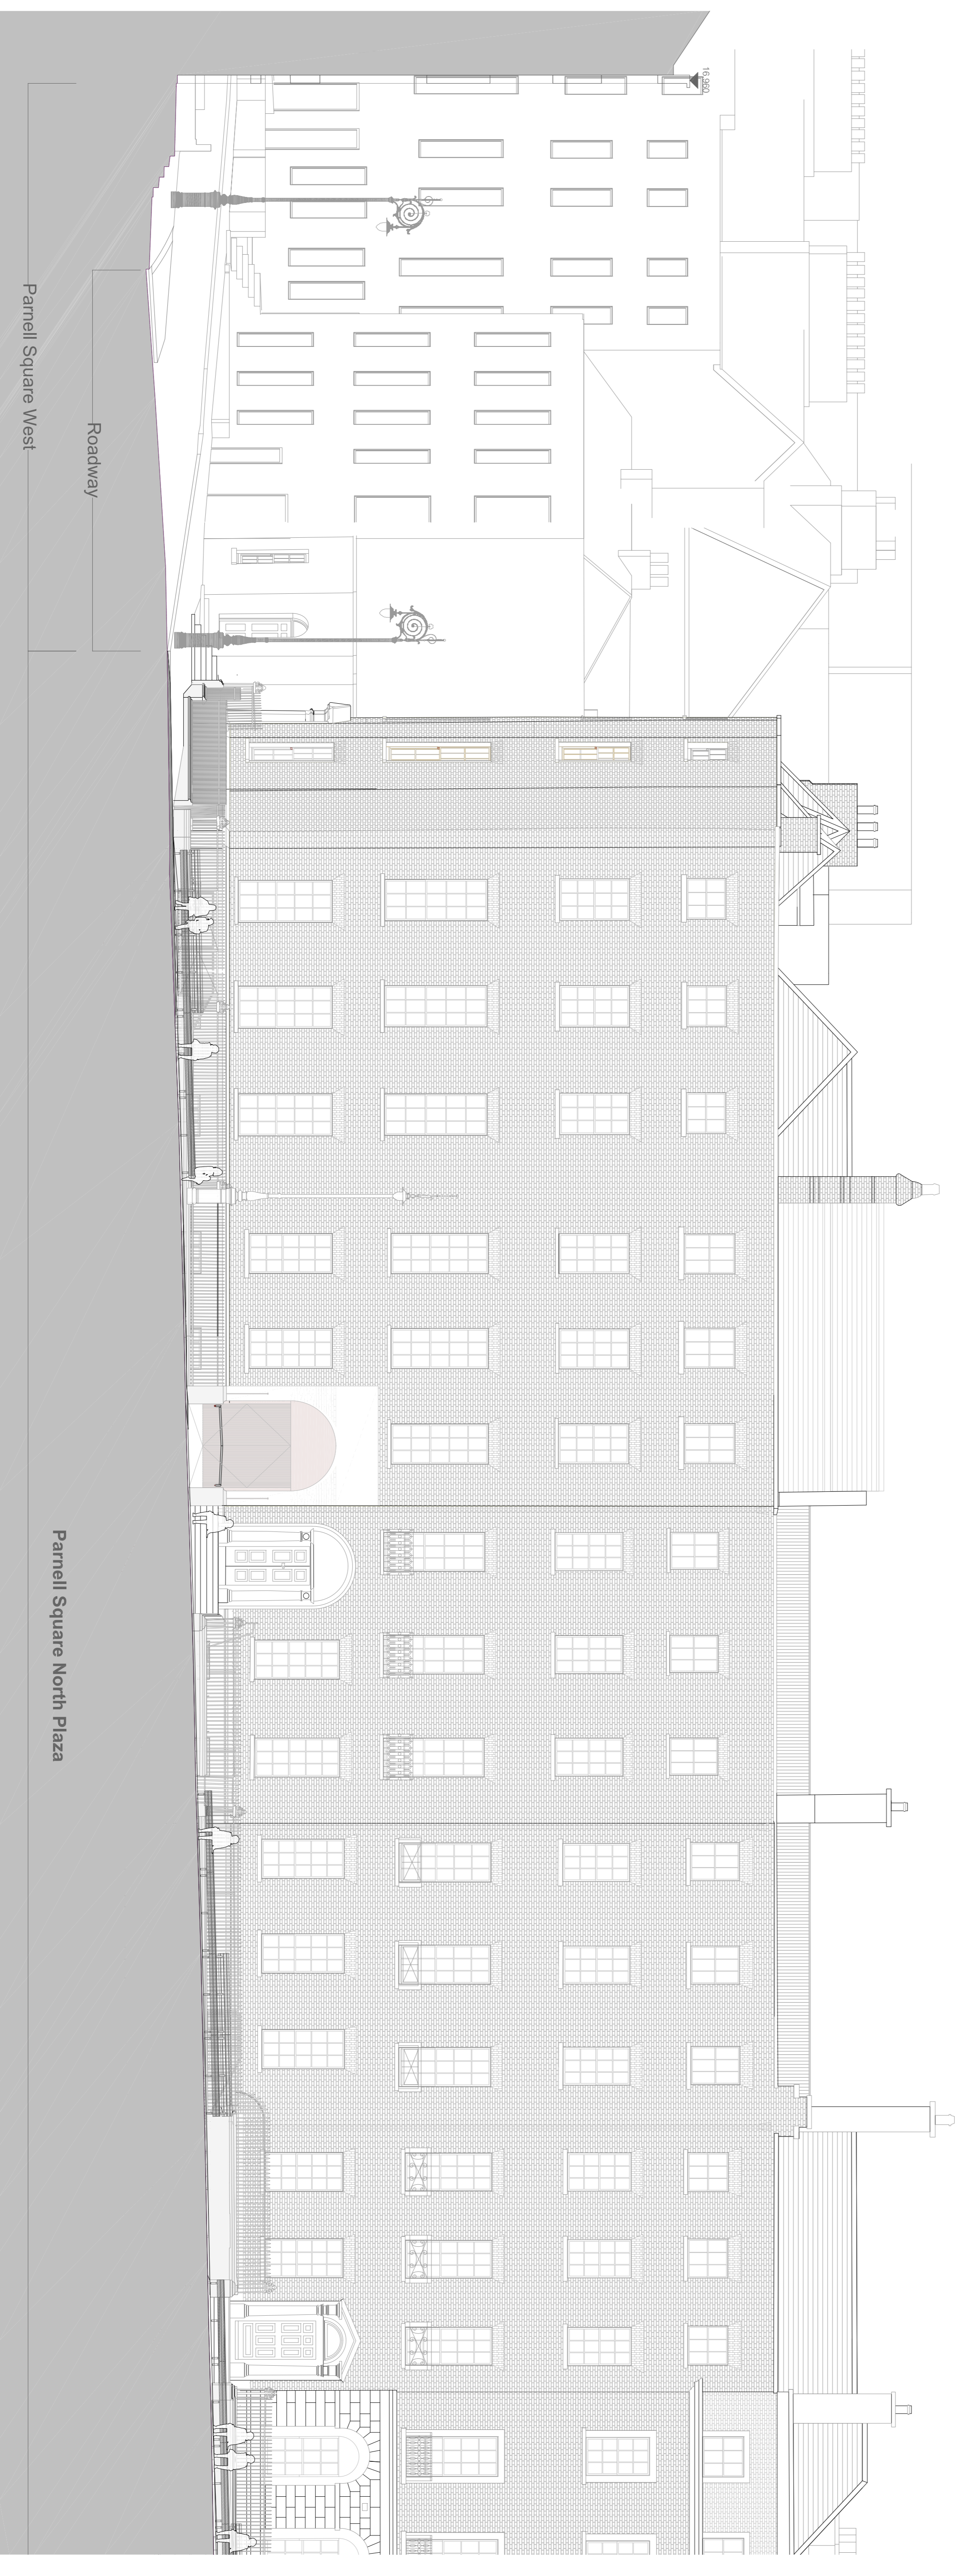

Key Section 1:500

Key Plan 1:1000

Section 1-A 1:100

Roadway

Parnell Square West

Parnell Square North Plaza

Legend

Proposed Levels
Slight variations to existing levels

Existing Levels

Street Seating

For facade information refer to architect drawings

Project:	Parnell Square Cultural Quarter - New Dublin City Library and Public Realm Works		
Client:	Dublin City Council & DCU Development Ltd (Joint Applicants)		
Drawings:	Public Realm - Section 01A - Proposed	Dwg No:	DR1407-SD1A-R000
Date:	10/2018	Scale:	1:100 (B.A.)
Drawn by:	DM	Drawn by:	SE
		Stage:	Plotting
		Issue:	Rev 0
<p>Bernard Seymour Landscape Architects 4 Moy's Abbey, Dublin 7 +353 1 8547754 info@bsla.com</p> <p><small>This drawing is the property of Bernard Seymour Landscape Architects. It is to be used only for the project and site for which it is prepared. It is not to be used for any other purpose without the written consent of Bernard Seymour Landscape Architects. The design is subject to change without notice. The client is responsible for ensuring that the design complies with all relevant regulations and standards.</small></p>			