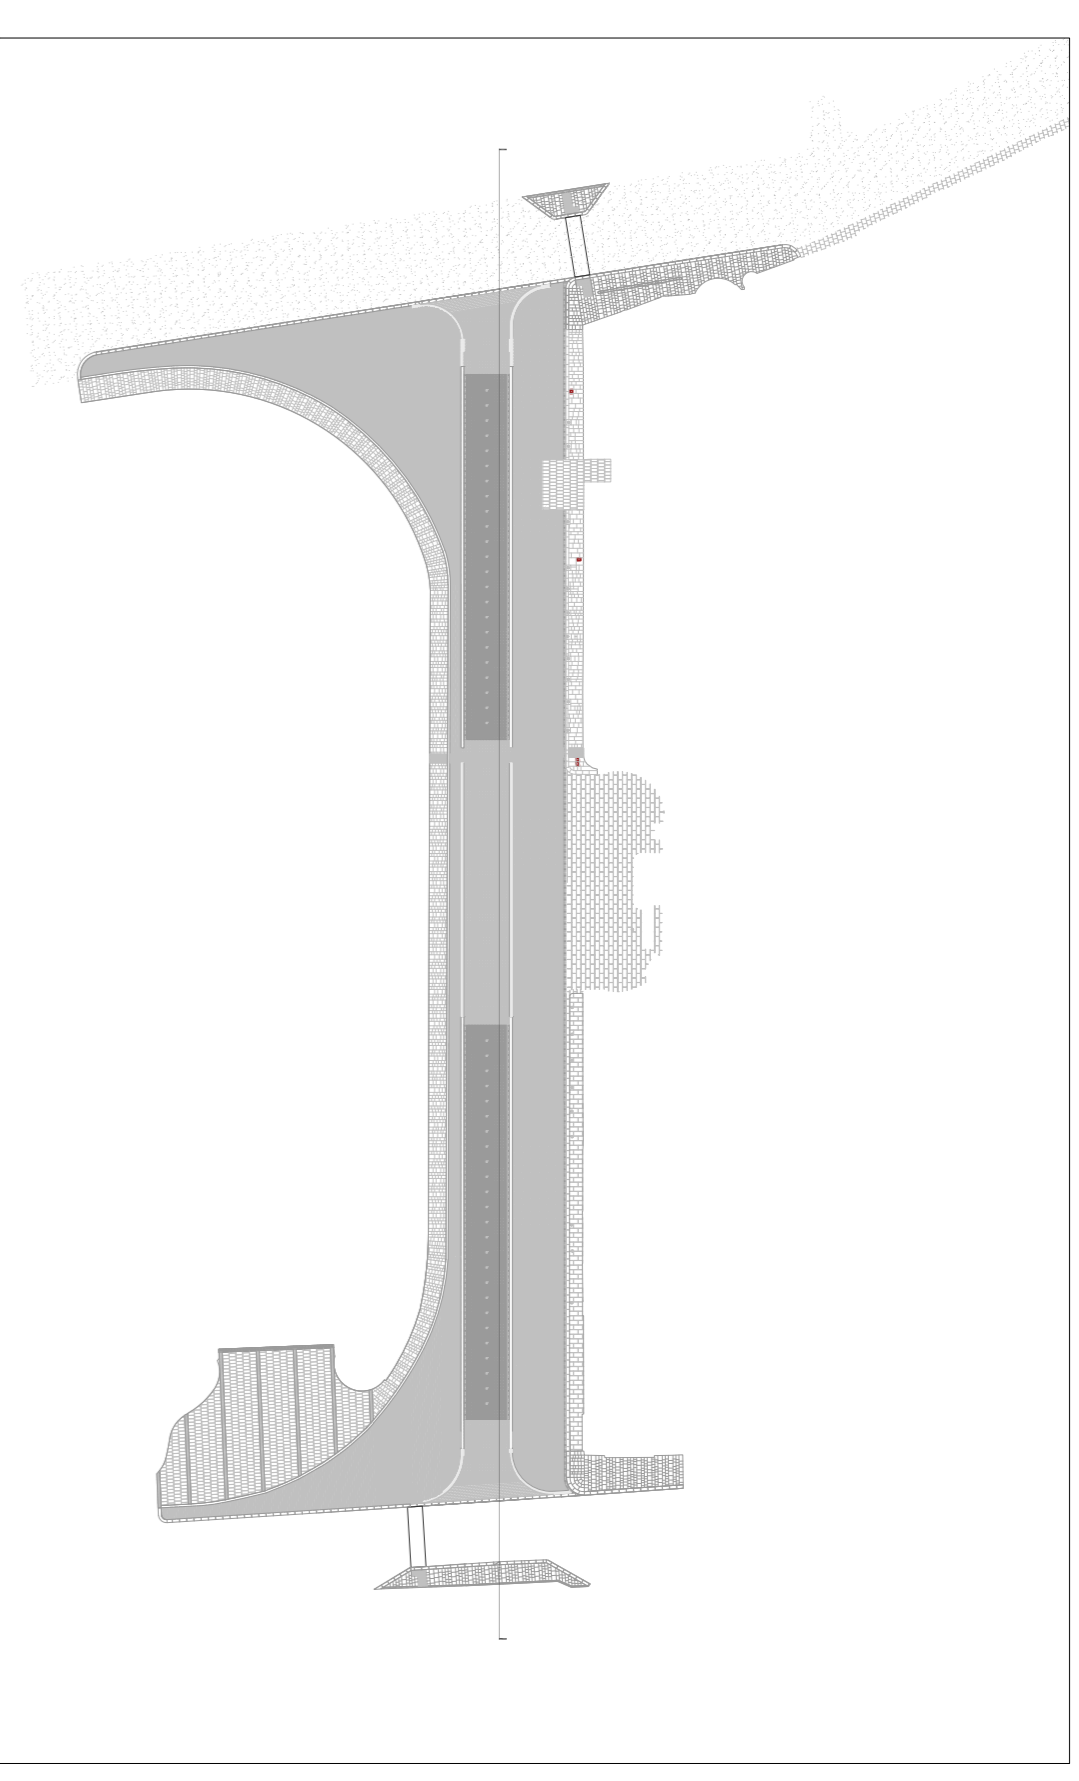

Key Section 1:500

Key Plan 1:1000

Section 1-A 1:100

Roadway

Parnell Square West

Parnell Square North Plaza

Legend

Proposed Levels
Slight variations to existing levels

Existing Levels

Street Seating

For facade information refer to architect drawings

Project:	Parnell Square Cultural Quarter - New Dublin City Library and Public Realm Works		
Client:	Dublin City Council & DCU Development Ltd (Joint Applicants)		
Drawings:	Public Realm - Section 01A - Proposed	Dwg No:	DR1407-SD1A-R000
Date:	10/2018	Scale:	1:100 (B.A.)
Drawn by:	DM	Drawn by:	SE
		Stage:	Plotting
		Issue:	Rev 0
<p>Bernard Seymour Landscape Architects 4 Moy's Abbey, Dublin 7 +353 1 8547754 info@bsla.com</p> <p><small>This drawing is the property of Bernard Seymour Landscape Architects. It is to be used only for the project and site for which it is prepared. It is not to be used for any other purpose without the written consent of Bernard Seymour Landscape Architects. The design is subject to change without notice. The client is responsible for ensuring that the design complies with all relevant regulations and standards.</small></p>			